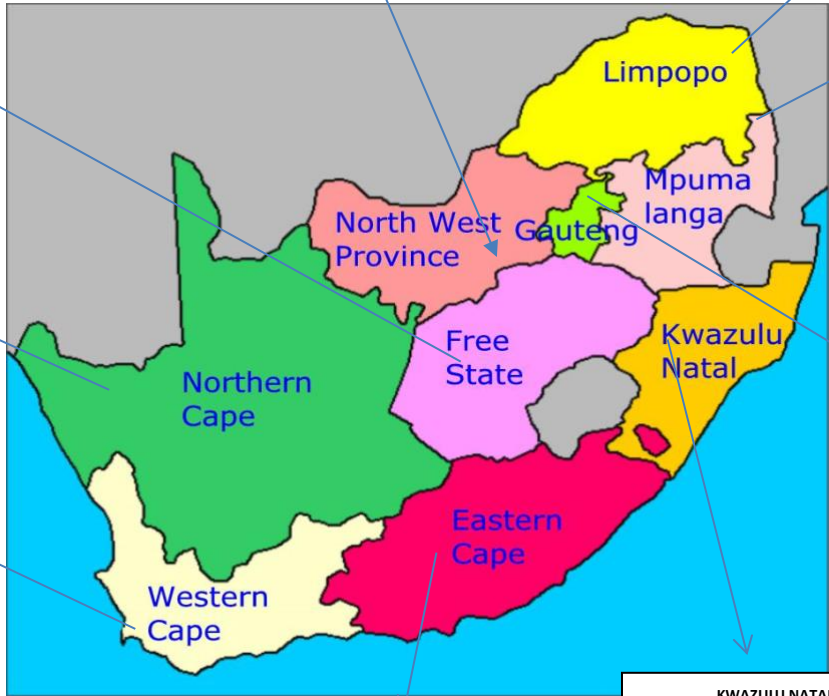

NATIONAL EARLY CHILDHOOD DEVELOPMENT ALLIANCE - MEMBERSHIP MAP – 117 ORGANISATIONS

- FREE STATE MEMBERS**
1. Boitjhorisong RC
 2. Lesedi Educare Association
 3. Ntataise Trust
 4. Ntsoanatsatsi Educare Trust
 5. Realeboga-Bakubung TDA
 6. Tshehang Development and Training
 7. Tshepang Trust

- NORTHERN CAPE MEMBERS**
1. Custoda Trust

- WESTERN CAPE MEMBERS**
1. Ashley Kriel Development
 2. Breadline Africa
 3. Early Learning Resource Unit
 4. Early Years Services
 5. Eltena Rethman-Online Giving
 6. Enlighten Trust
 7. Fathima Rawat
 8. Foundation Community Work
 9. Grassroots Educare Trust
 10. Grow Educare
 11. Ikamva Labantu
 12. Inceba Trust
 13. Jill Sachs- Cavesham Institute
 14. Johannes Erasmus
 15. Klein Karoo
 16. Knysna Education Trust
 17. LID Pam Picken
 18. Linda Biersteker
 19. Lucy Thornton
 20. Mikhulu Trust
 21. Nalibali
 22. ORT SA Cape
 23. Pebbles Project
 24. Persona Dolls
 25. Sikhula Sonke
 26. The Learning Initiative
 27. The Love Trust
 28. True North Consulting
 29. VPUU
 30. Wordworks

- North West**
1. Tsiboganag CAG
 2. Royal Bafokeng Institute

- Eastern Cape**
- | | |
|--------------------------|----------------------|
| 1. Bulungula Incubator | 7. Masikhule ECDC |
| 2. CSD Rhodes University | 8. SAMA |
| 3. ITEC | 9. Ubunye Foundation |
| 4. Khululeka CEDC | 10. Ubuntu Care |
| 5. Loaves and Fishes | 11. ICDP Trust |
| 6. Masakhane Trust | |
| 12. Early Inspiration | |
| 13. Khanyisani VC | |