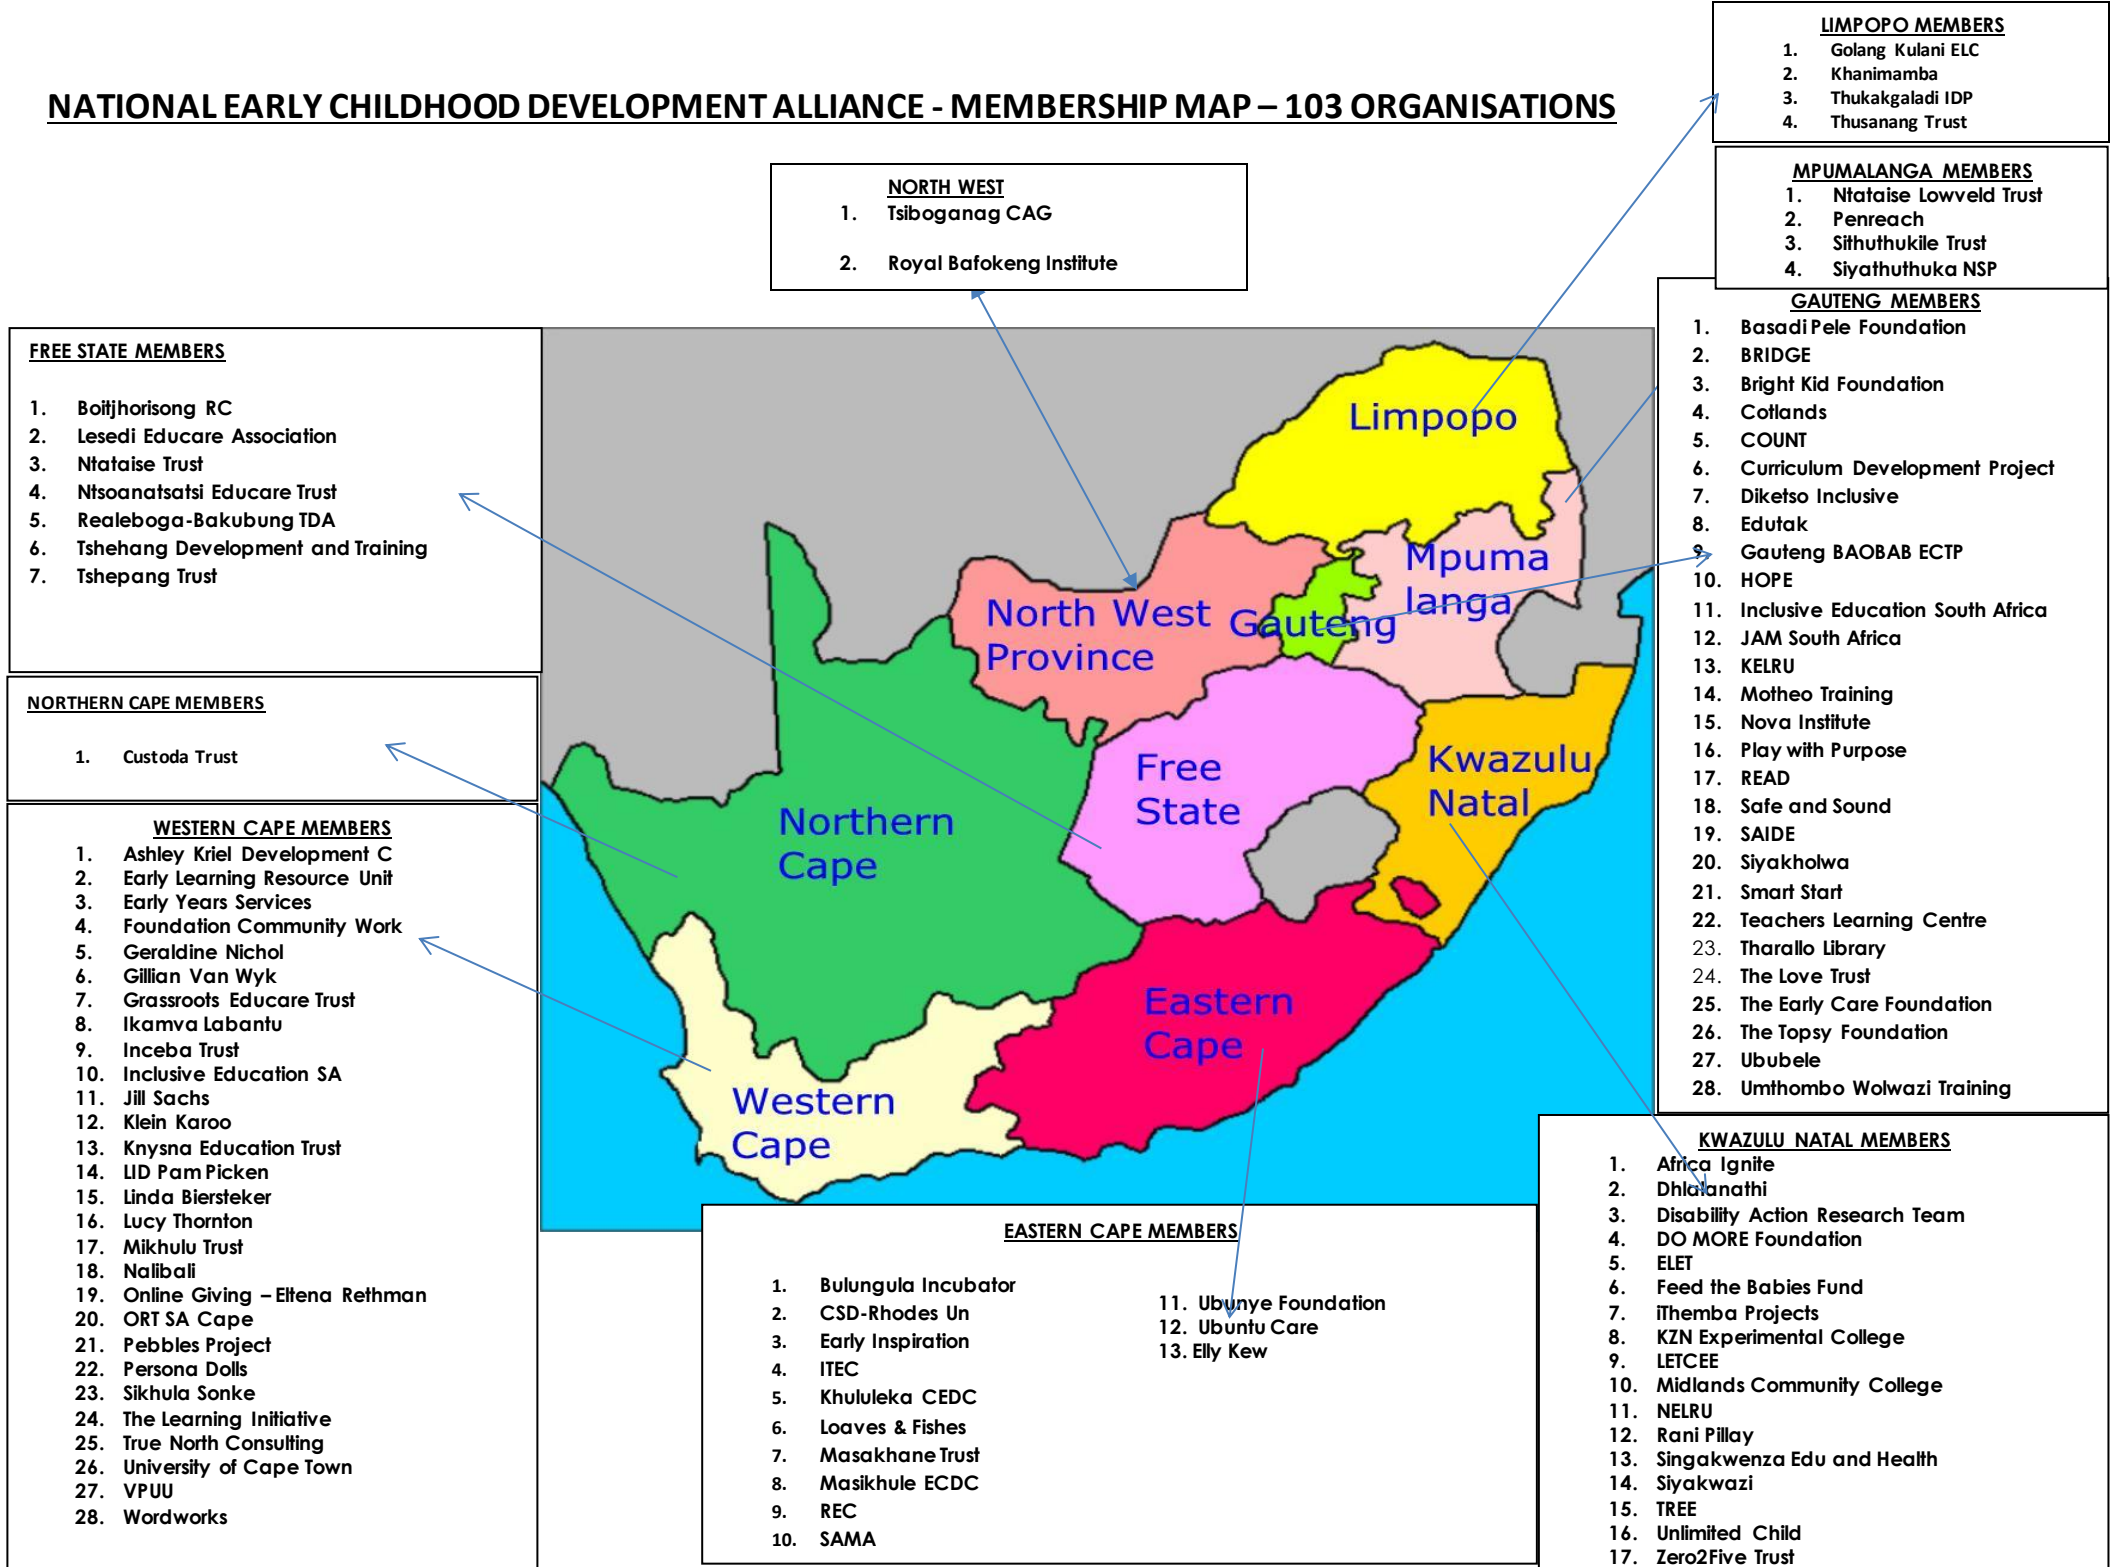

NATIONAL EARLY CHILDHOOD DEVELOPMENT ALLIANCE - MEMBERSHIP MAP – 103 ORGANISATIONS

LIMPOPO MEMBERS

1. Golang Kulani ELC
2. Khanimamba
3. Thukakgaladi IDP
4. Thusanang Trust

MPUMALANGA MEMBERS

1. Ntataise Lowveld Trust
2. Penreach
3. Sithuthukile Trust
4. Siyathuthuka NSP

GAUTENG MEMBERS

1. Basadi Pele Foundation
2. BRIDGE
3. Bright Kid Foundation
4. Cotlands
5. COUNT
6. Curriculum Development Project
7. Diketso Inclusive
8. Edutak
9. Gauteng BAOBAB ECTP
10. HOPE
11. Inclusive Education South Africa
12. JAM South Africa
13. KELRU
14. Motheo Training
15. Nova Institute
16. Play with Purpose
17. READ
18. Safe and Sound
19. SAIDE
20. Siyakholwa
21. Smart Start
22. Teachers Learning Centre
23. Tharallo Library
24. The Love Trust
25. The Early Care Foundation
26. The Topsy Foundation
27. Ububele
28. Umthombo Wolwazi Training

NORTH WEST

1. Tsiboganag CAG
2. Royal Bafokeng Institute

FREE STATE MEMBERS

1. Boitjhorisong RC
2. Lesedi Educare Association
3. Ntataise Trust
4. Ntsoanatsatsi Educare Trust
5. Realeboga-Bakubung TDA
6. Tshehang Development and Training
7. Tshepang Trust

EASTERN CAPE MEMBERS

- | | |
|---|--|
| <ol style="list-style-type: none"> 1. Bulungula Incubator 2. CSD-Rhodes Un 3. Early Inspiration 4. ITEC 5. Khululeka CEDC 6. Loaves & Fishes 7. Masakhane Trust 8. Masikhule ECDC 9. REC 10. SAMA | <ol style="list-style-type: none"> 11. Ubunye Foundation 12. Ubuntu Care 13. Elly Kew |
|---|--|